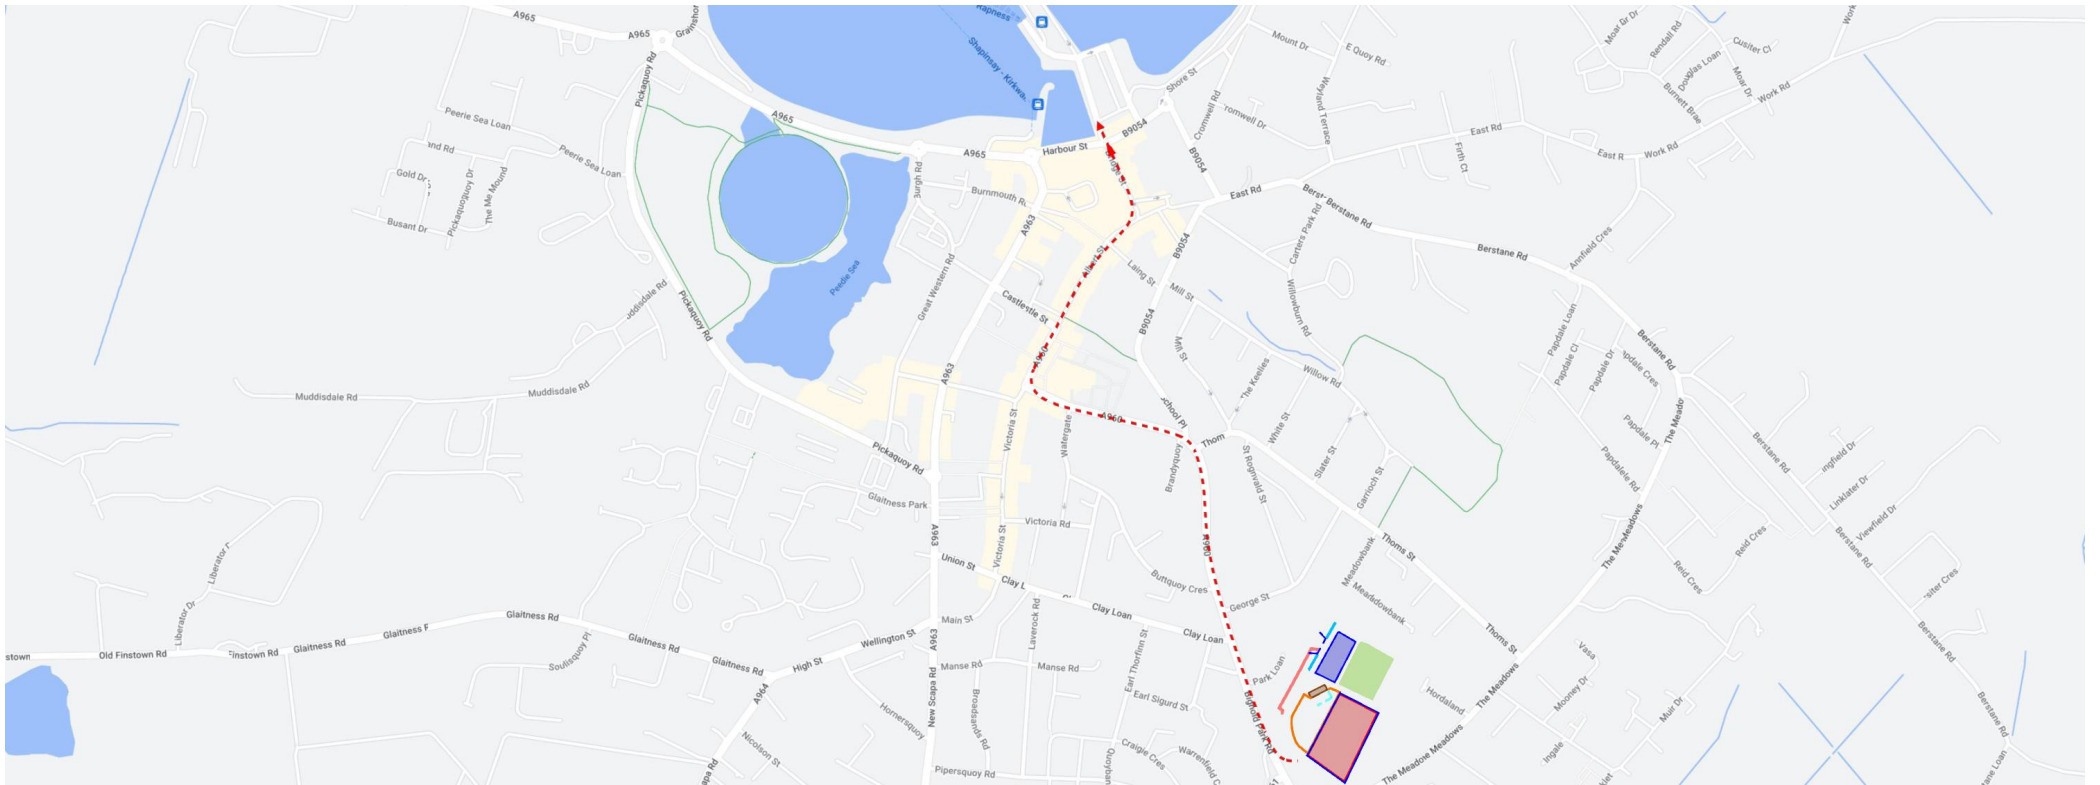

EVENT NAME:

Bignold Park (Opening Ceremony)

STORYBOARD NAME:

Presentation-2

EVENT LOCATION:

Bignold Park Road, Kirkwall KW15 1PT, UK

EXPORT DATE & TIME:

02/Sep/24 at 12:55

EXPORT REQUESTED BY:

kirsty.talbot@orkney2025.com

1mi (~1:11954)

KEY

-  125A 3 Phase Board (MD32) (1)
-  32A, Single Phase (1)
-  Crowd Barriers 2.2m (2)
-  Heras / Perimeter Fencing (3)
-  Out of Bounds - Football Pitch (1)
-  Road Closed 16:00-19:00 (1)
-  Stage (1)
-  VIP Exterior Viewing Area (1)

VIEW : Screenshot name-1

-  125A, Three Phase (1)
-  Area Blue (1)
-  Crowd Viewing Area (1)
-  Island Flags (2)
-  PA Speaker (2)
-  Road Closed (1)
-  Start (1)
-  VIP Marquee (1)
-  32A 1 Phase Board (MD42) (1)
-  Artist Dressing Room (1)
-  Finish (1)
-  LED screen (1)
-  Production Office (1)
-  Stage (1)
-  Toilets (Existing) (1)
-  VIP (1)